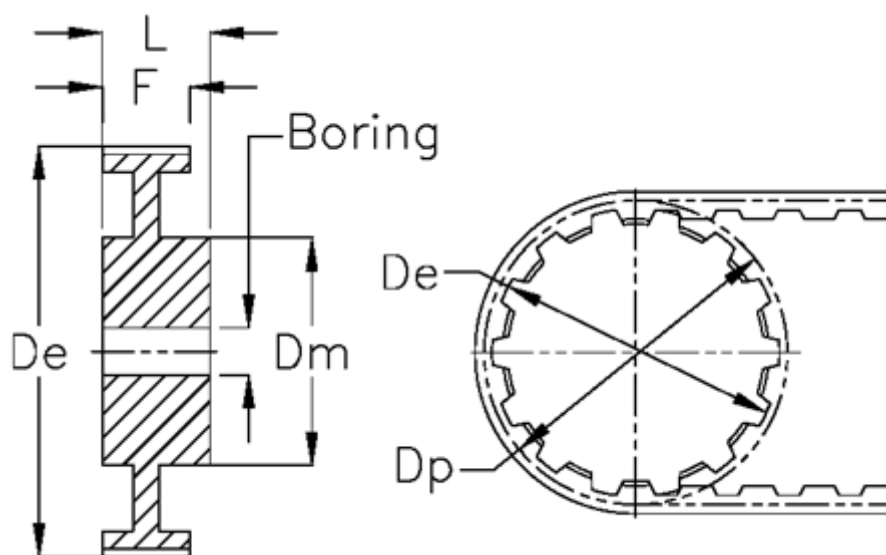

Article number: 604142048009

Description: Timing belt pulley with hub
HTD 48 5M 9

Measures

Bore	= 8	Type	= 5M
De	= 75.25	Weight	= 0.182
Di	= 25.5	Width	= 09
Dm	= 45		
Dp	= 76.39		
F	= 14.5		
L	= 61		
Tooth number	= 48		